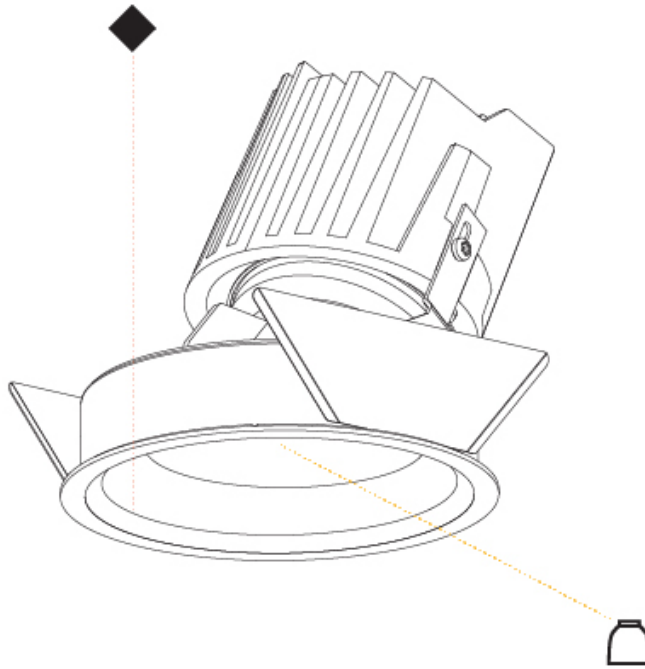

BIONIQ ROUND WALLWASH RECESSED

A35548-

PROJECT

TYPE

SPECIFIER

QUANTITY

DATE

A